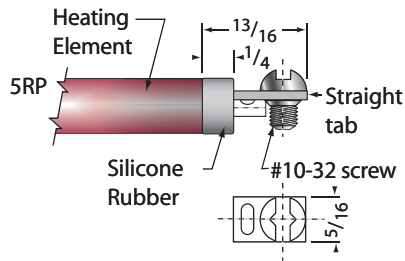

ASB Heating Elements Ltd.

Silicone rubber insulator (R)
200C maximum ambient at terminal

Mica insulator (M)
450C maximum ambient at terminal

Other terminals