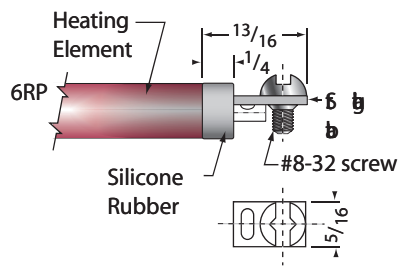

ASB Heating Elements Ltd.

Silicone rubber insulator (R)
200C maximum ambient at terminal

Mica insulator (M)
450C maximum ambient at terminal

Other terminals