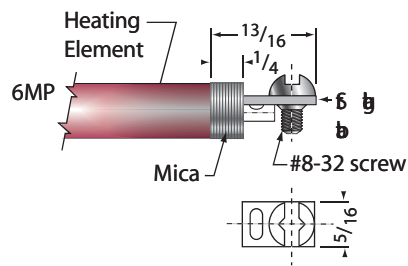

ASB Heating Elements Ltd.

Silicone rubber insulator (R)
200C maximum ambient at terminal

Mica insulator (M)
450C maximum ambient at terminal

Other terminals