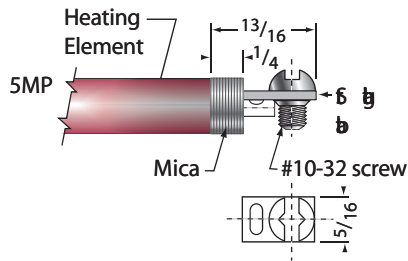

ASB Heating Elements Ltd.

Silicone rubber insulator (R)
200C maximum ambient at terminal

Mica insulator (M)
450C maximum ambient at terminal

Other terminals